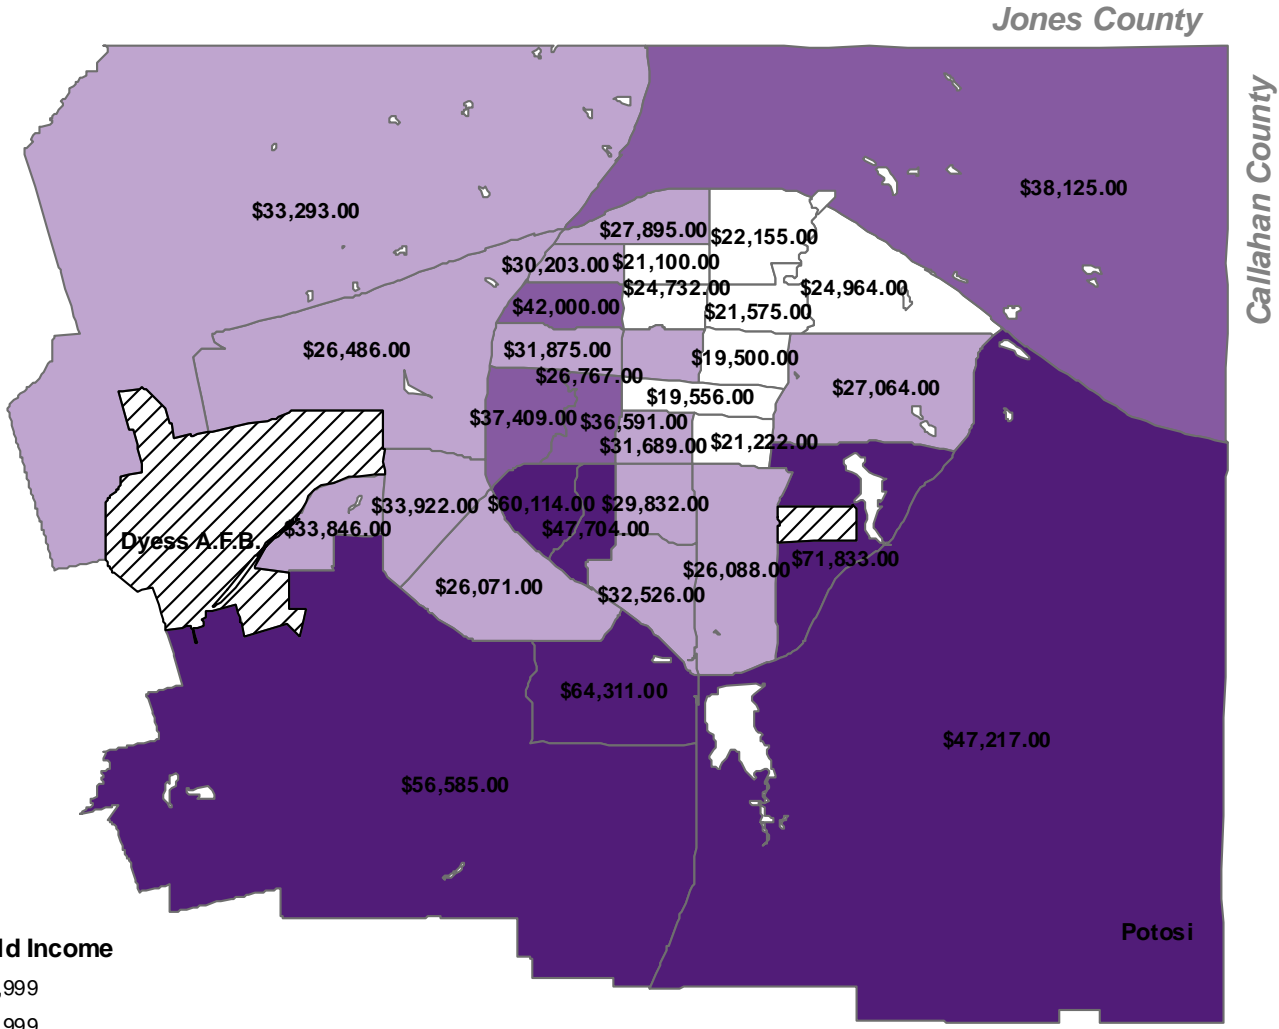

Median Household Income, 2000

Abilene Area by Census Tract

Median Household Income

- \$19,500 - \$24,999
- \$25,000 - \$34,999
- \$35,000 - \$44,999
- \$45,000 - \$72,000
- No Data

Data: U.S. Census Bureau; Census 2000; Summary File 3; generated by Garret Hamby; using American FactFinder; <<http://factfinder.census.gov>>; (31 May 2006).