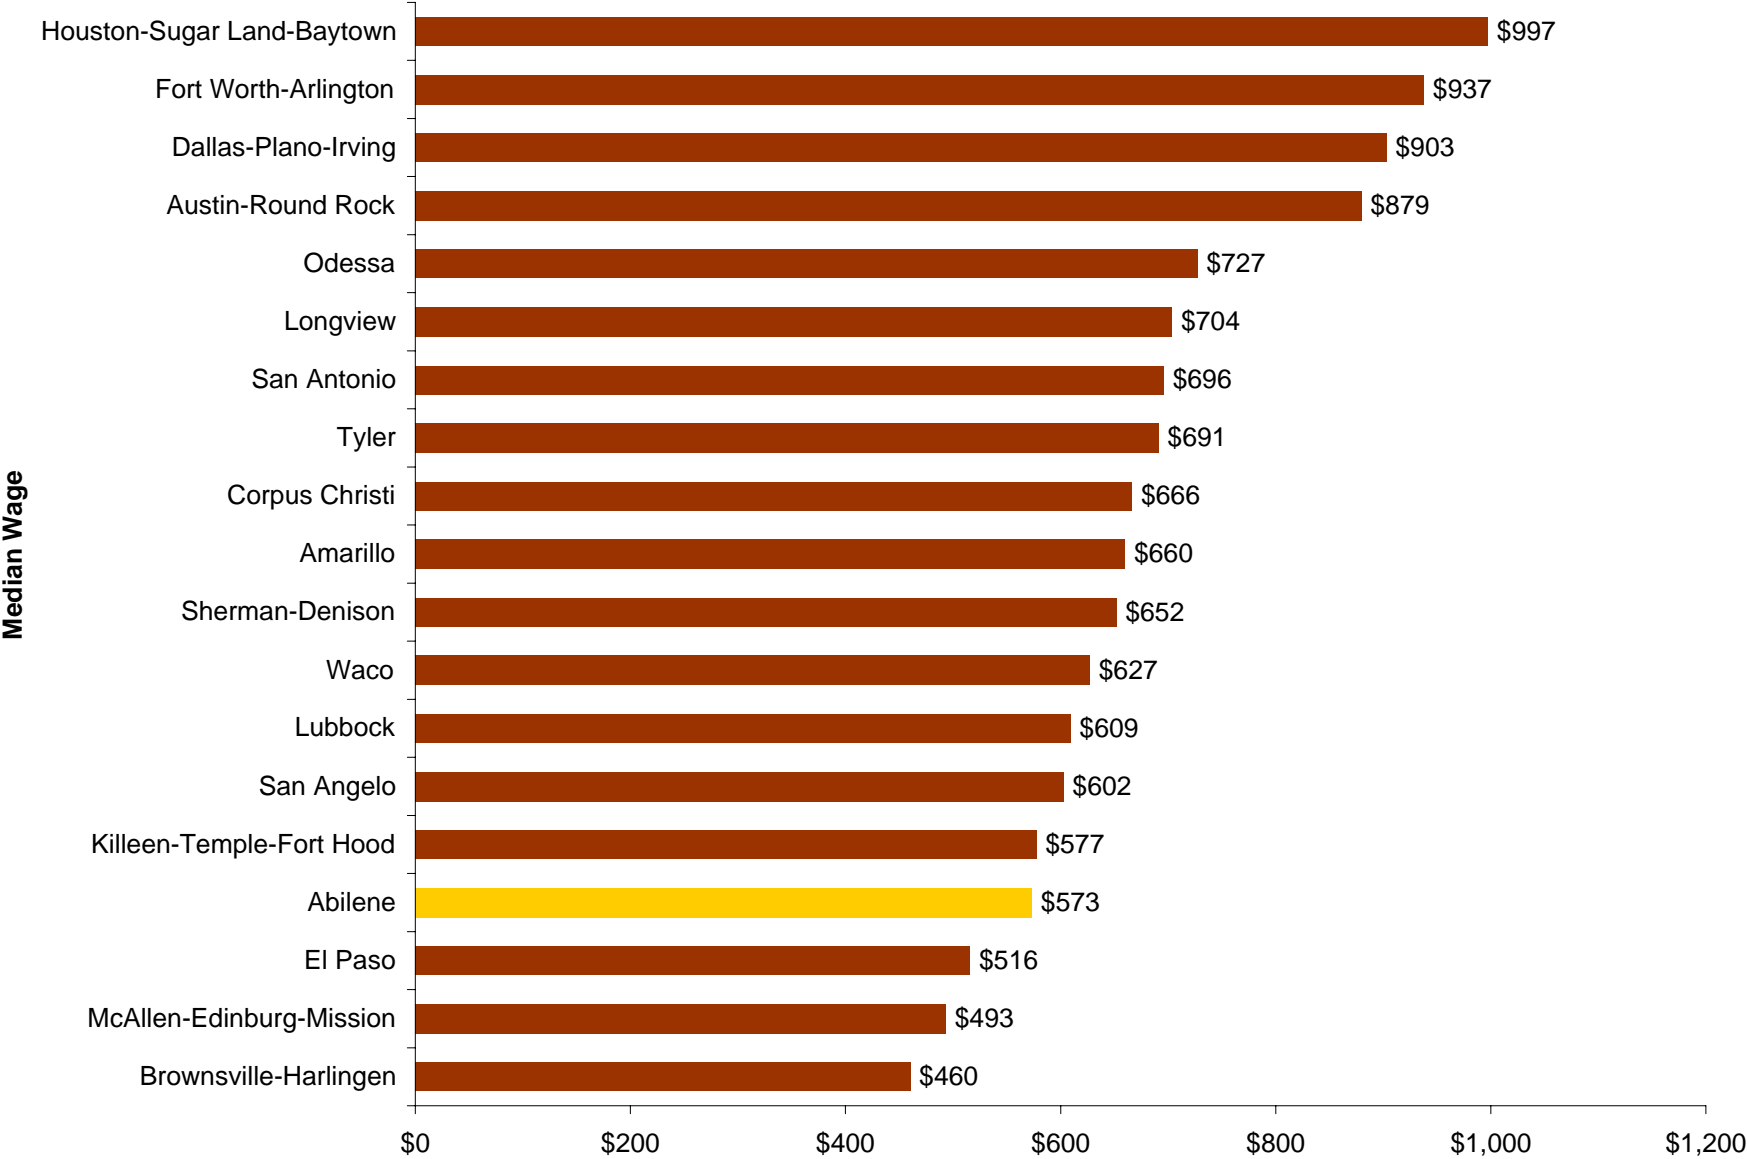

Median Monthly Wage of Texas Cities Adjusted for Cost of Living, 2005

Data: Texas Workforce Commission, Quarterly Employment and Wages, 2005; ACCRA Cost of Living Index, Fourth Quarter 2005