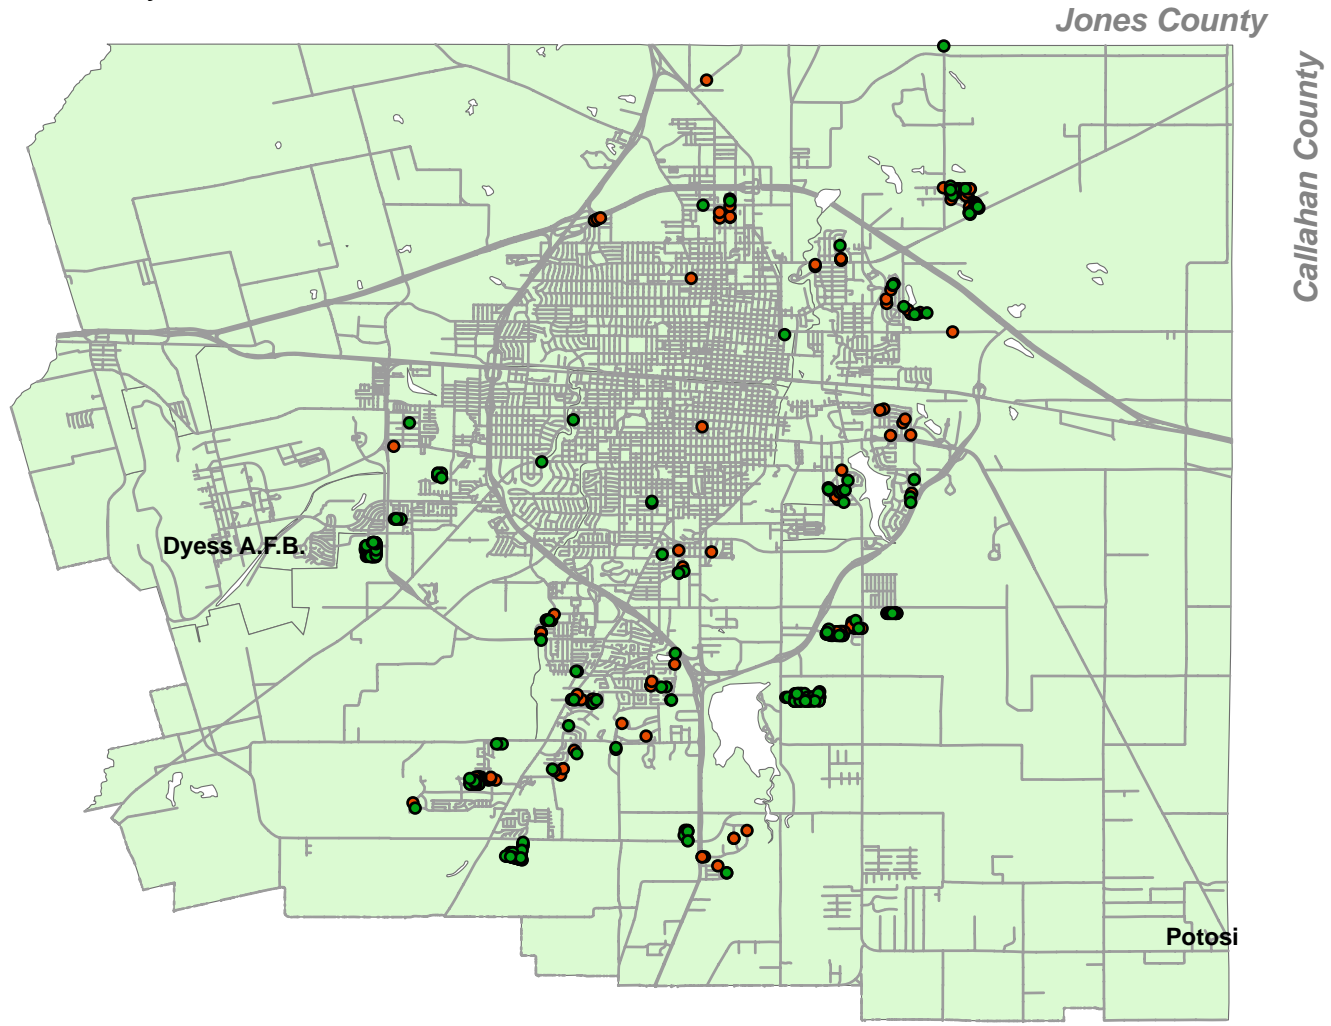

# New Residential Permits, 2005-2006

Within Abilene City Limits

- 2005 New Permits
- 2006 New Permits
- Abilene Roads

Data: Building Inspection Department, City of Abilene;  
generated by Justin Howland;  
Data Accessed, May 2007