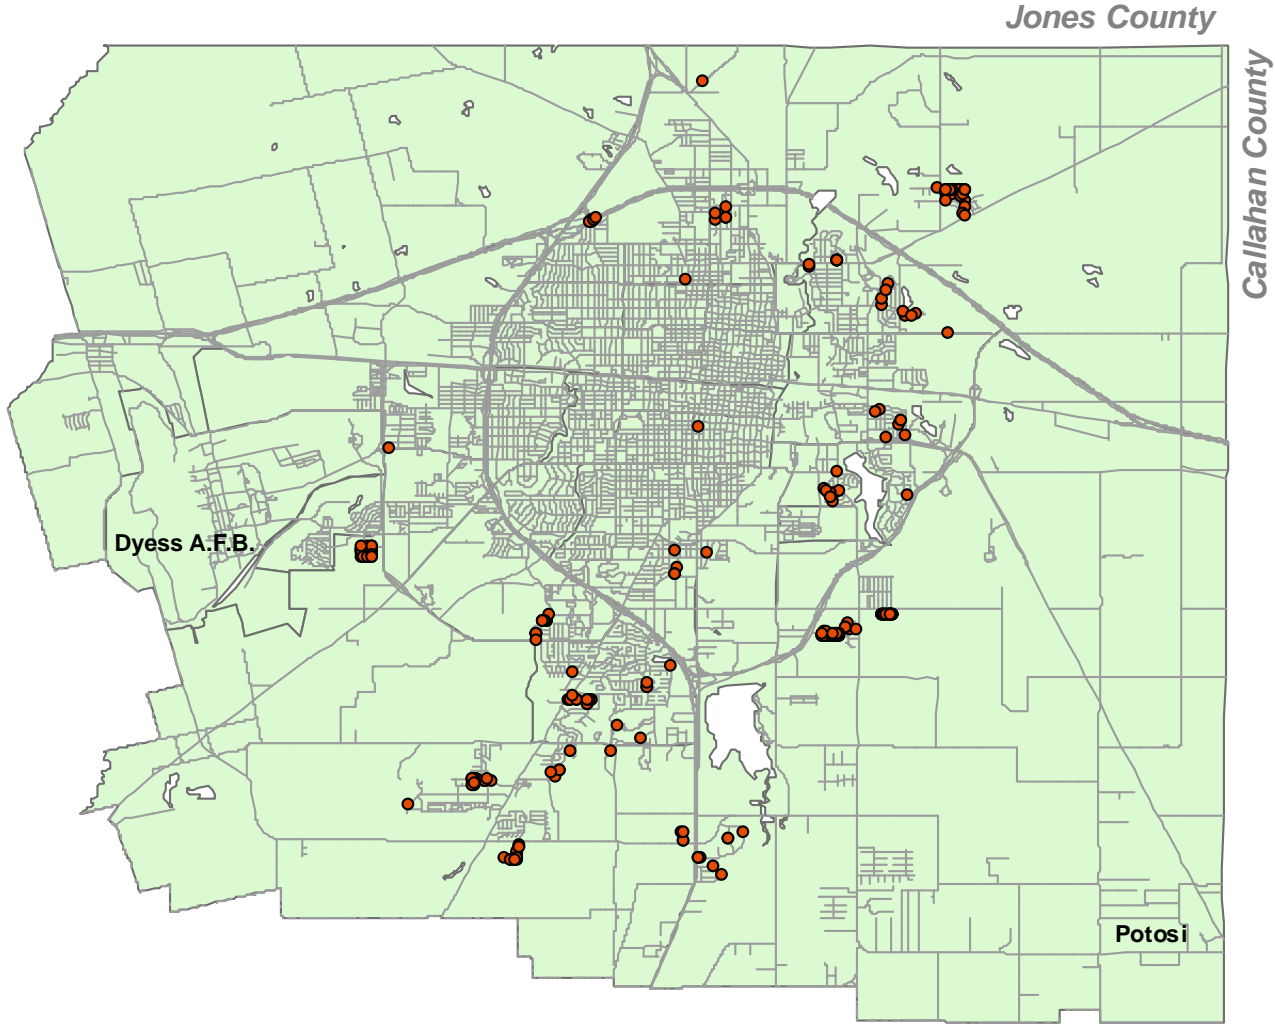

New Residential Permits, 2005

Within Abilene City Limits

● New Permits
— Abilene Roads

Data: Building Inspection, City of Abilene;
generated by Garret Hamby;
<www.abilenetx.com>; (14 June 2006).