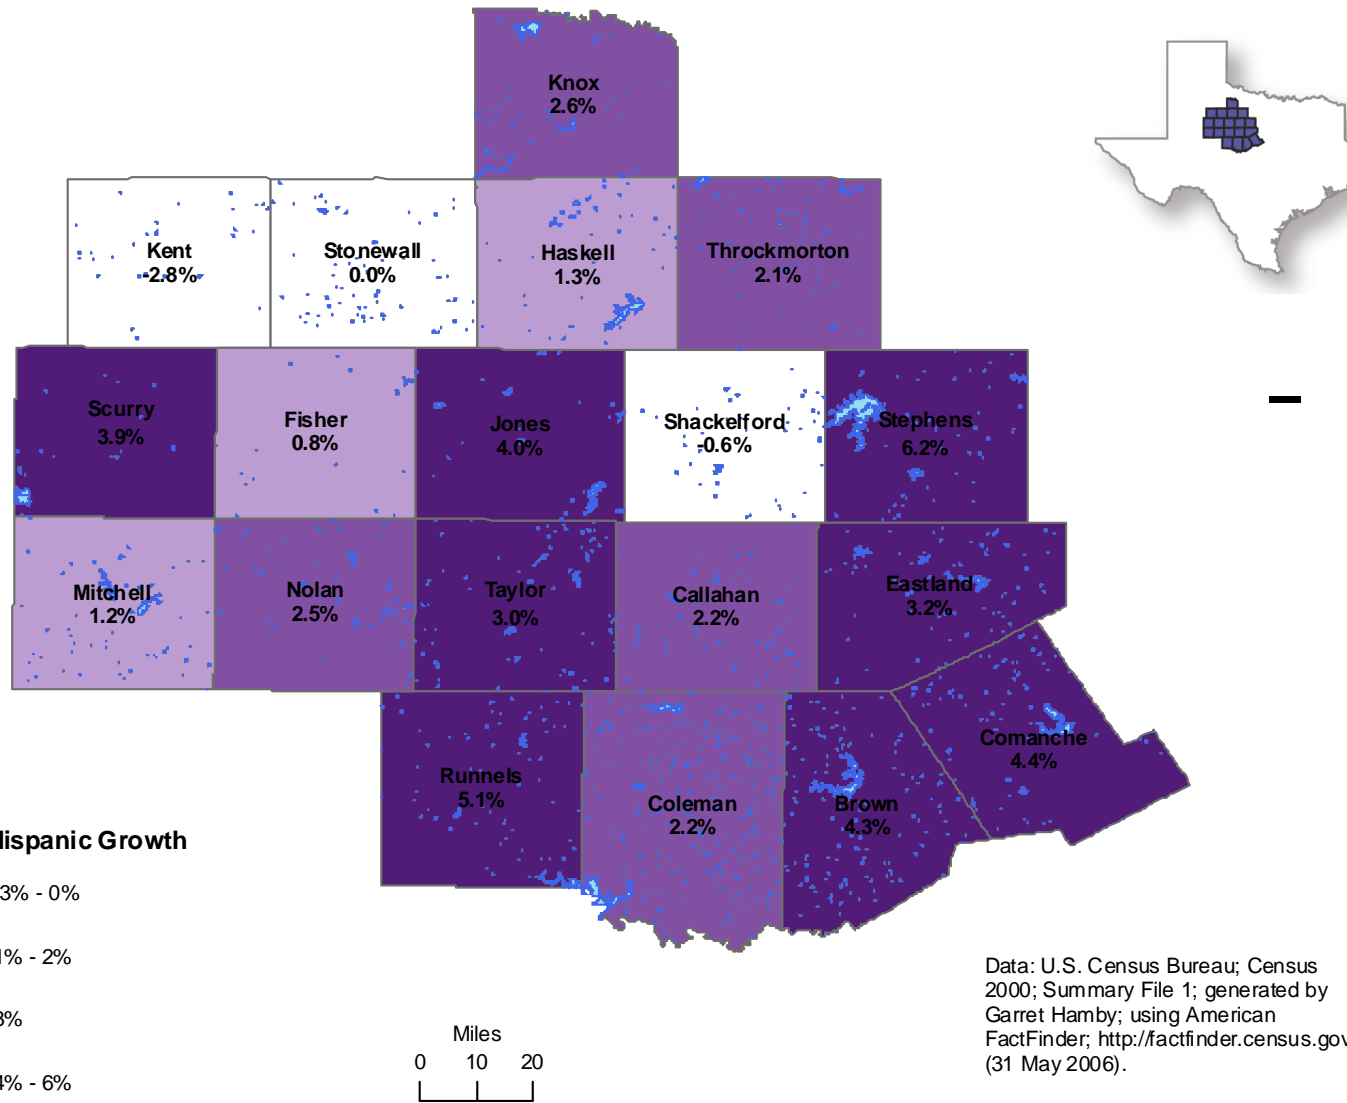

Hispanic Population Growth, 1990-2000

West Central Texas by County

Data: U.S. Census Bureau; Census 2000; Summary File 1; generated by Garret Hamby; using American FactFinder; <http://factfinder.census.gov>; (31 May 2006).